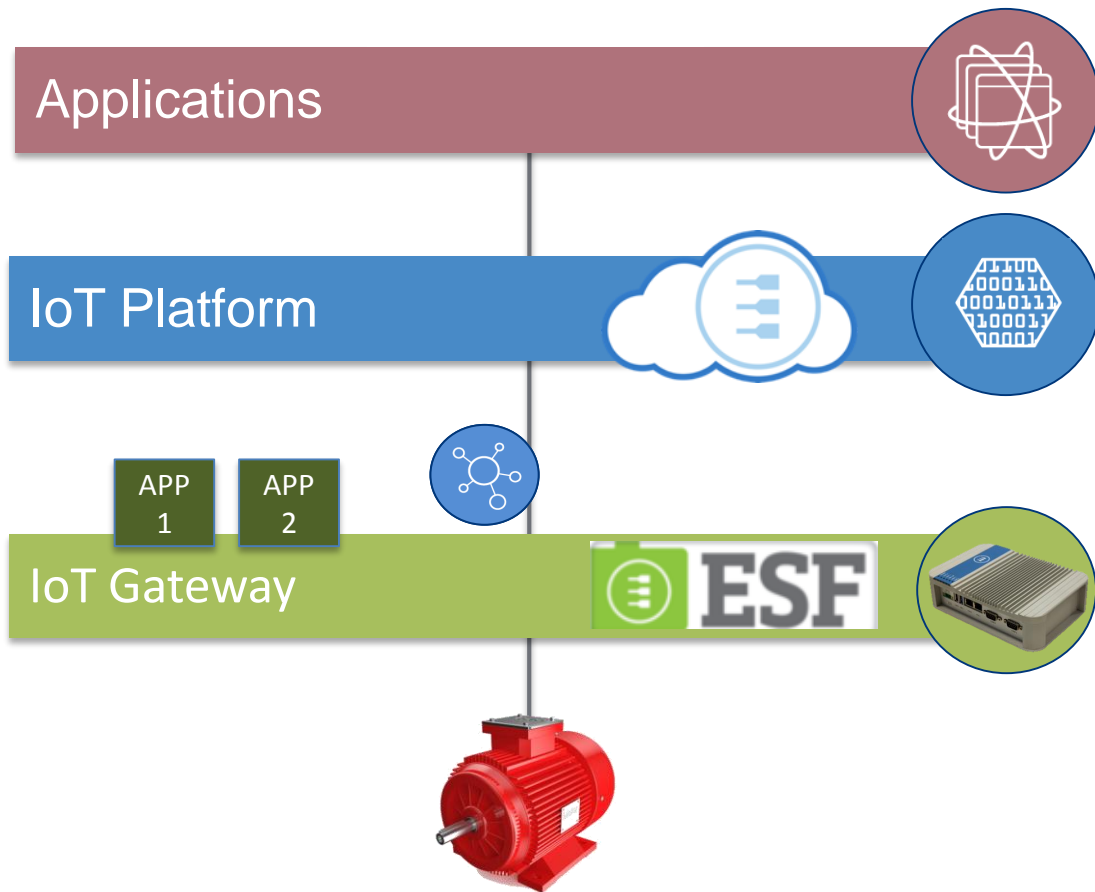

Enterprise Grade IOT Architecture

Applications

IoT Platform

IoT Gateway

Main functionalities:

- Multiple cloud communications
- Field data acquisition protocols
- Real-time data analytics
- Real-time actions/rules
- Remote application management
- Enterprise application environment
- Flow Programming

Enterprise Grade IOT Architecture

Applications

IoT Platform

Main functionalities:

- Connectivity / Message Routing
- Device Management
- Real Time Data Management
- Long Term Storage
- Event Management
- Enterprise Integration

IoT Gateway

Framework for edge analytics

Everyware Software Framework™
MIDDLEWARE FOR IoT GATEWAYS

Framework for edge analytics

Everyware Cloud™
IoT INTEGRATION PLATFORM

Everyware Software Framework™
MIDDLEWARE FOR IoT GATEWAYS

Framework for edge analytics

Everyware Cloud™
IoT INTEGRATION PLATFORM

Everyware Software Framework™
MIDDLEWARE FOR IoT GATEWAYS

IOT and open source

Java/OSGi Open Stack for IoT Gateways

Code base [donated by Eurotech](#)
Most Active Eclipse IoT Project