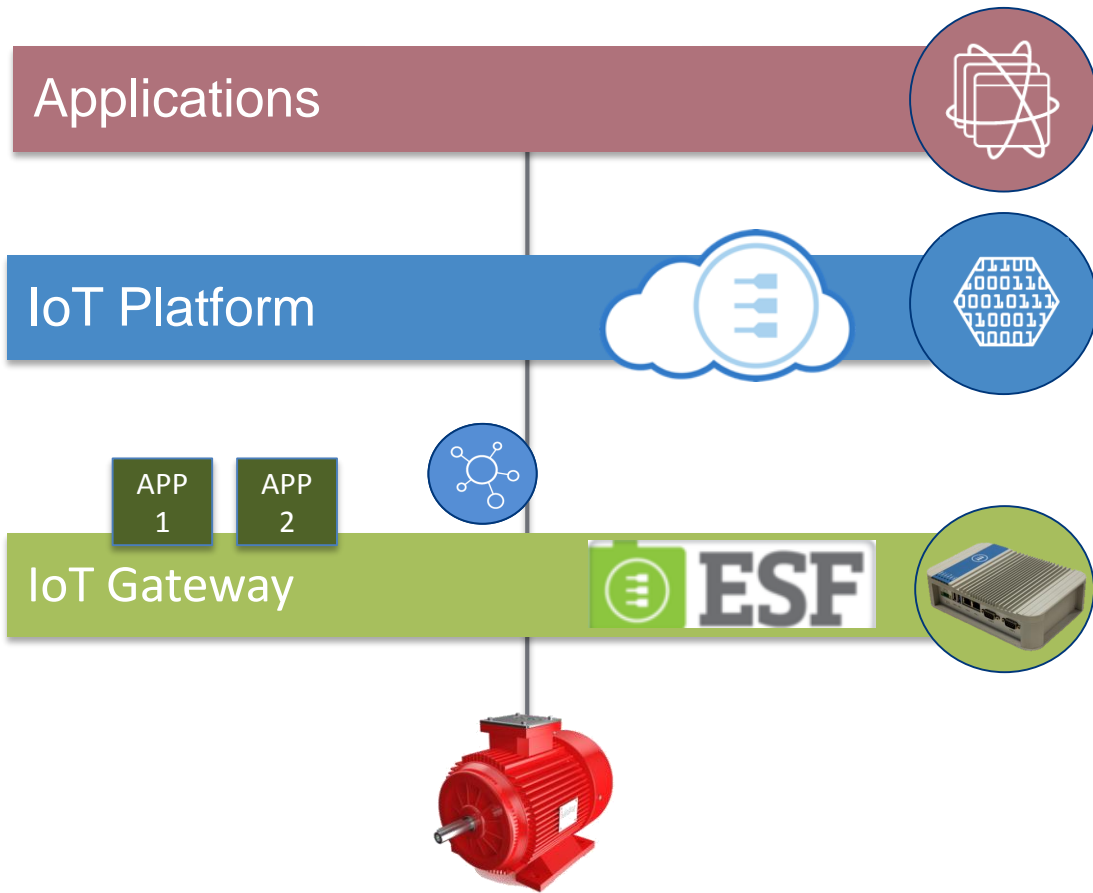

Enterprise Grade IOT Architecture

Applications

IoT Platform

IoT Gateway

Main functionalities:

- Multiple cloud communications
- Field data acquisition protocols
- Real-time data analytics
- Real-time actions/rules
- Remote application management
- Enterprise application environment
- Flow Programming

Enterprise Grade IOT Architecture

Applications

IoT Platform

Main functionalities:

- Connectivity / Message Routing
- Device Management
- Real Time Data Management
- Long Term Storage
- Event Management
- Enterprise Integration

IoT Gateway

Framework for edge analytics

Everyware Software Framework™
MIDDLEWARE FOR IoT GATEWAYS

Framework for edge analytics

Everyware Cloud™
IoT INTEGRATION PLATFORM

Everyware Software Framework™
MIDDLEWARE FOR IoT GATEWAYS

Framework for edge analytics

Everyware Cloud™
IoT INTEGRATION PLATFORM

Everyware Software Framework™
MIDDLEWARE FOR IoT GATEWAYS

IOT and open source

Java/OSGi Open Stack for IoT Gateways

Code base [donated by Eurotech](#)
Most Active Eclipse IoT Project