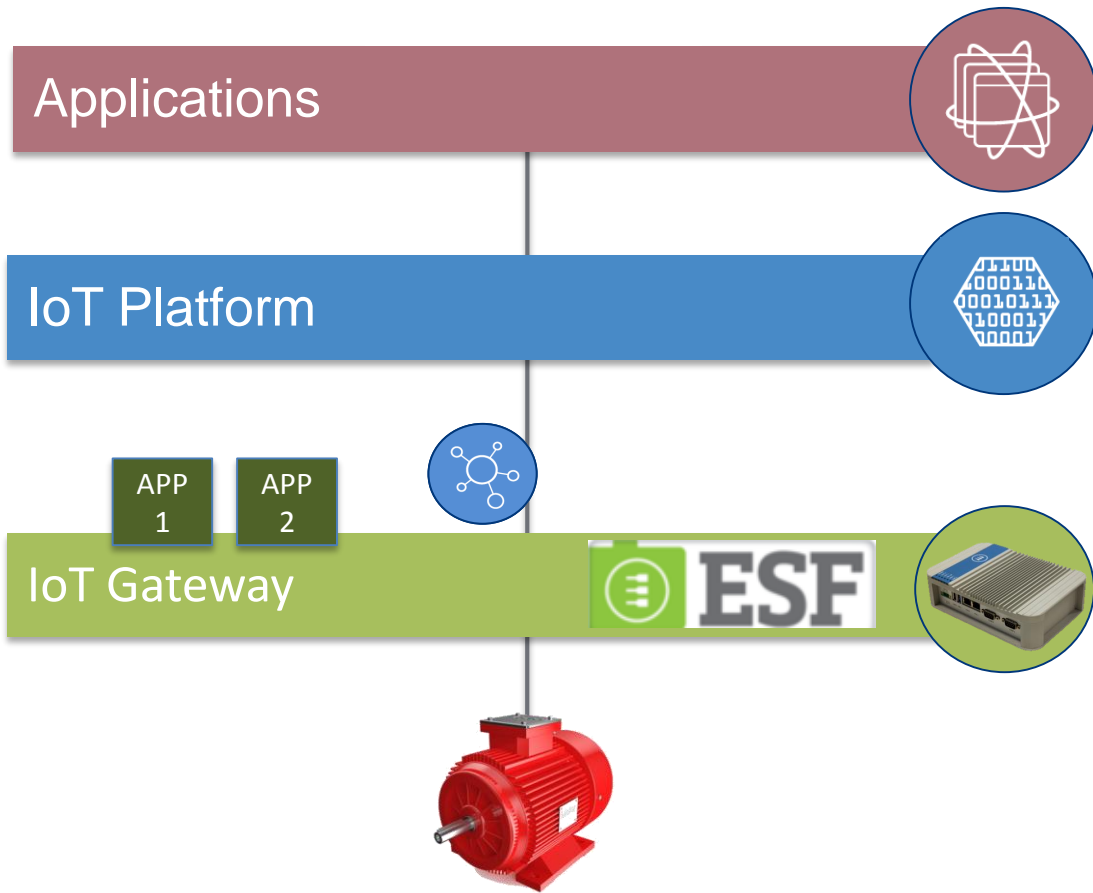

Enterprise Grade IOT Architecture

Applications

IoT Platform

IoT Gateway

Main functionalities:

- Multiple cloud communications
- Field data acquisition protocols
- Real-time data analytics
- Real-time actions/rules
- Remote application management
- Enterprise application environment
- Flow Programming

Enterprise Grade IOT Architecture

Applications

IoT Platform

Main functionalities:

- Connectivity / Message Routing
- Device Management
- Real Time Data Management
- Long Term Storage
- Event Management
- Enterprise Integration

IoT Gateway

Framework for edge analytics

Everyware Software Framework™
MIDDLEWARE FOR IoT GATEWAYS

Framework for edge analytics

Everyware Cloud™
IoT INTEGRATION PLATFORM

Everyware Software Framework™
MIDDLEWARE FOR IoT GATEWAYS

Framework for edge analytics

Everyware Cloud™
IoT INTEGRATION PLATFORM

Everyware Software Framework™
MIDDLEWARE FOR IoT GATEWAYS

IOT and open source

Java/OSGi Open Stack for IoT Gateways

Code base [donated by Eurotech](#)
Most Active Eclipse IoT Project