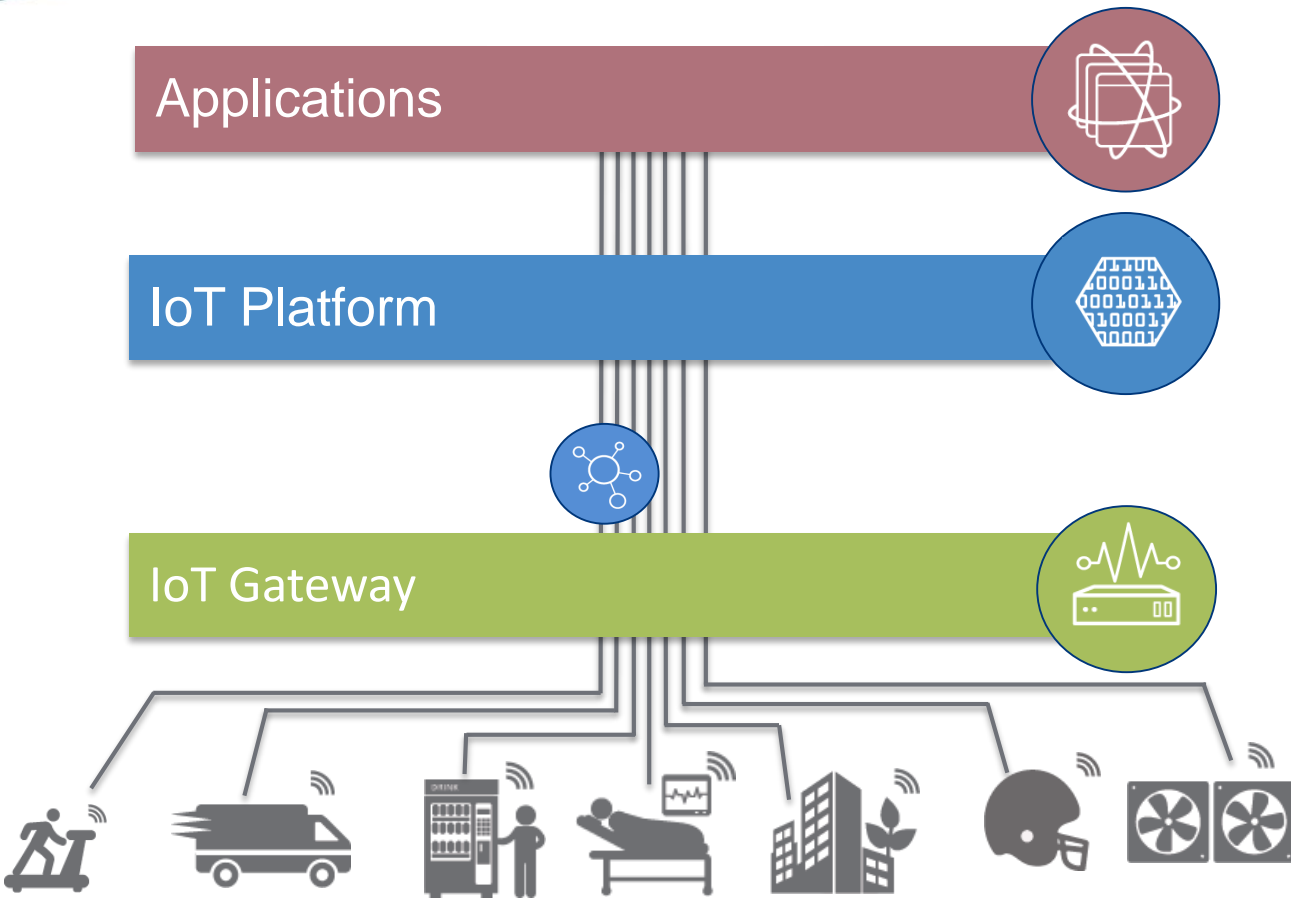

Edge analytics?

- analytics is performed at the point where (or very close to where) the data is collected.

Edge analytics?

- IDC FutureScape for IoT report found that by 2018, **40%** of IoT data will be stored, processed, analyzed and acted upon at the edge of the network where it is created.

Edge analytics benefits

REDUCED CLOUD COSTS

REDUCE DATA TO BE ANALYSED

LOCAL REACTION

BANDWIDTH AND NETWORK
RESILIENT

INCREASED SYSTEM SCALABILITY

DATA SUMMARIZATION

Enterprise Grade IOT Architecture

Enterprise Grade IOT Architecture

Applications

IoT Platform

IoT Gateway

Main functionalities:

- Multiple cloud communications
- Field data acquisition protocols
- Real-time data analytics
- Real-time actions/rules
- Remote application management
- Enterprise application environment
- Flow Programming

Enterprise Grade IOT Architecture

Applications

IoT Platform

Main functionalities:

- Connectivity / Message Routing
- Device Management
- Real Time Data Management
- Long Term Storage
- Event Management
- Enterprise Integration